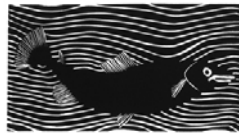

blue heron, 2004
linocut
print size: 4.5 x 7.25in.
framed \$110 (11x14)
edition of 15

home, 2004
linocut
print size: 8.5 x 12 in.
framed \$150 (14x18)
edition of 10

bird in grass, 2004
relief print
print size: 4 x 6 in.
framed \$90 (8x10)
edition of 15
11/04

road bike, 2004
relief print
print size: 3 x 3 in.
framed: \$50 (5x5)
unframed \$35
edition of 25
11/04

fish in water, 2005
linocut
print size: 3.5 x 6.5 in.
framed: \$85
edition of 15
5/05

she and he, 2005
linocut with chine collé
print size: 6.25 x 7.25 in.
framed \$180 (11x11)
\$190 (11 x 14)
edition of 5 (3 remain)
5/05