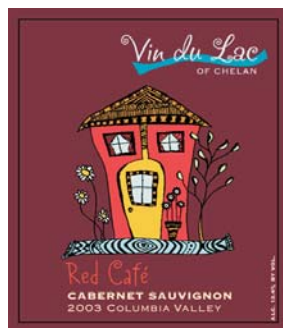

WINE LABEL DESIGN

page 2 of 3 wine labels

all © lisa j. pettit / 206.282.4474

lisa@lisapettitdesigns.com www.lisapettitdesigns.com