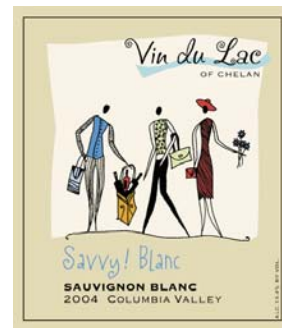

WINE LABEL DESIGN

page 2 of 3 wine labels

all © lisa j. pettit / 206.282.4474

lisa@lisapettitdesigns.com www.lisapettitdesigns.com