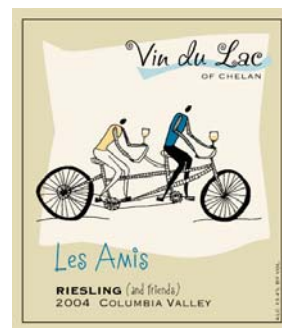

WINE LABEL DESIGN

page 2 of 3 wine labels

all © lisa j. pettit / 206.282.4474

lisa@lisapettitdesigns.com www.lisapettitdesigns.com