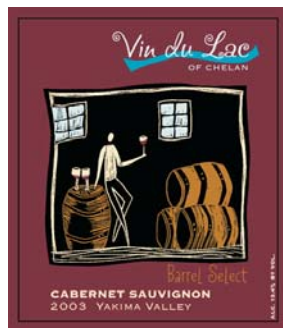

WINE LABEL DESIGN

page 2 of 3 wine labels

all © lisa j. pettit / 206.282.4474

lisa@lisapettitdesigns.com www.lisapettitdesigns.com