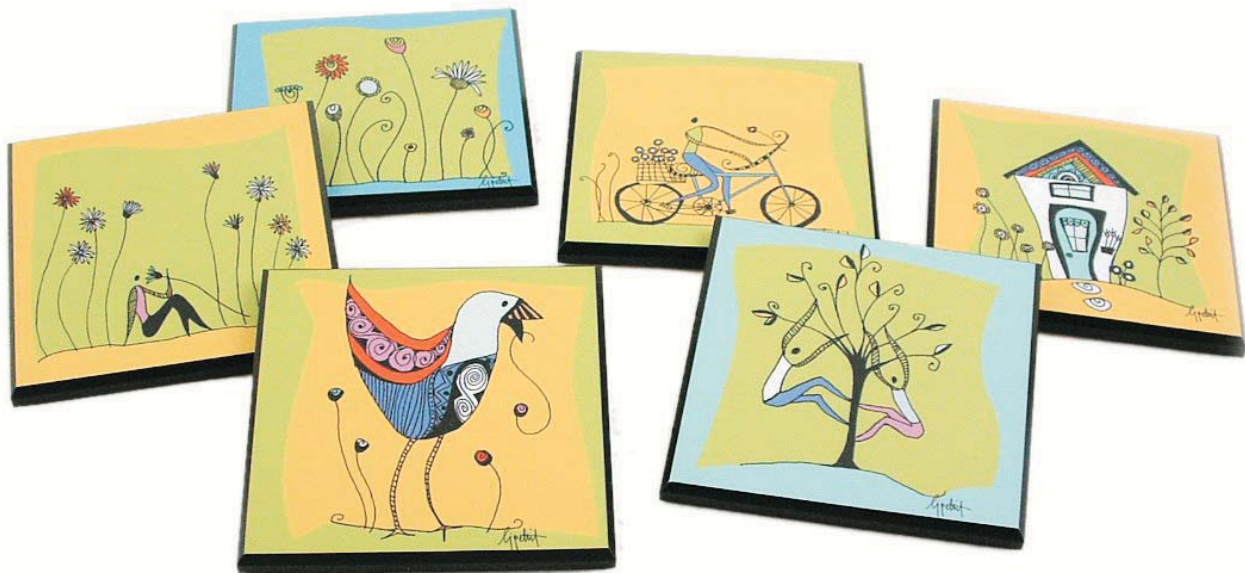

COASTER SAMPLES

all copyrighted - lisa j. pettit / 206.282.4474
lisa@lisapettitdesigns.com www.lisapettitdesigns.com
page 1 of 2

the BIKE coasters, 2005
red, green, lt. blue, brown
size: 4 1/8 x 4 1/8 in.

- a) coaster w/ cork, stand and hanger = \$18 each /2+ \$16 each*
 - b) coasters only, with cork = \$10 each or 4+ for \$9.00 each*
- NEW 11/05!

*quantity discounts through Lisa Pettit Designs purchases only
larger quantities available with order, allow 10 days

COASTER SAMPLES

all copyrighted - lisa j. pettit / 206.282.4474
lisa@lisapettitdesigns.com www.lisapettitdesigns.com
page 2 of 2

colorful coasters, 2005
smelling flowers, flowers, biker, house, climbing, bird
(limited supply remaining)

size: 4 1/8 x 4 1/8 in.
coasters only with cork = \$10 each or 4+ for \$8.50 each*

*quantity discounts through sales from Lisa Pettit Designs only